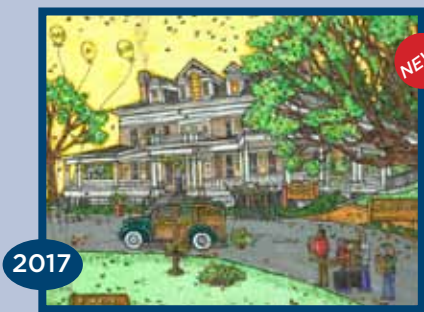

2017
SEPT. Art in Bloom in Autumn • D.C. Corbin House
Preparing for an Art Exhibit at the Corbin Art Center
LOWER SOUTH HILL