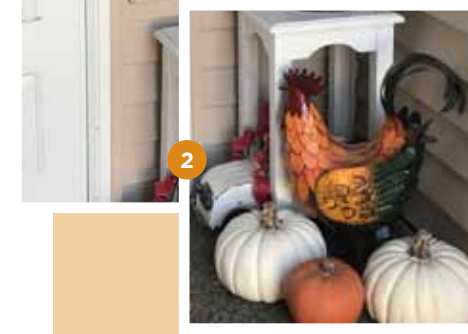

Home Sweet Home *Autumn*

DECORATING OUR COTTAGE WITH ROOSTERS, PUMPKINS, AND MOTHER NATURE'S BRILLIANT AUTUMN PALETTE

1-3 • OUTDOOR LIVING • These three photos show our cottage's front entrance with its Autumn-themed floral wreath, pumpkins, a tin white truck, and colorful rooster. Five pots of brilliant red and white geraniums and huge orange pumpkins say "Welcome" to all our guests and neighbors on our lane. • In back of our cottage, we're blessed with a huge russet-red Maple tree overlooking the deck.