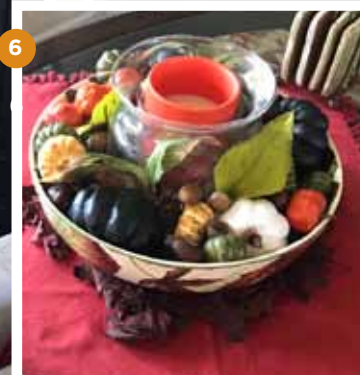

Home Sweet Home *Autumn*

DECORATING OUR COTTAGE WITH ROOSTERS, PUMPKINS, AND MOTHER NATURE'S BRILLIANT AUTUMN PALETTE

1-3 • OUTDOOR LIVING • These three photos show our cottage's front entrance with its Autumn-themed floral wreath, pumpkins, a tin white truck, and colorful rooster. Five pots of brilliant red and white geraniums and huge orange pumpkins say "Welcome" to all our guests and neighbors on our lane. • In back of our cottage, we're blessed with a huge russet-red Maple tree overlooking the deck.

4-8 • GREAT ROOM (LIVING / DINING ROOM) • Also dressed for the season is this space with its ceramic rooster on top the cabinet and the "Blue Boy Rooster" art created by my mom's pal, Geneva Maloney. Scented pumpkin candles in containers with gourds on the living and dining room tables, plus a flickering fire make this room extra cozy.

11-14 • THE KITCHEN, HALL, AND LAUNDRY • The kitchen is part of the great room. White cupboards are the perfect background for my "Life is Good in the Coop" tea towels, salt & pepper shakers on the vintage scale, plus a tin rooster relied on the hall wall. This theme echoes into the adjacent laundry.