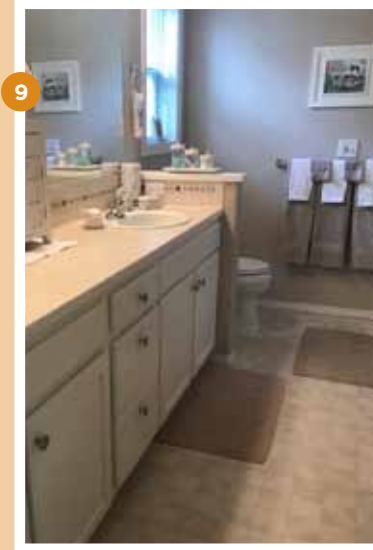

Home Sweet Home *Autumn*

DECORATING OUR COTTAGE WITH ROOSTERS, PUMPKINS, AND MOTHER NATURE'S BRILLIANT AUTUMN PALETTE