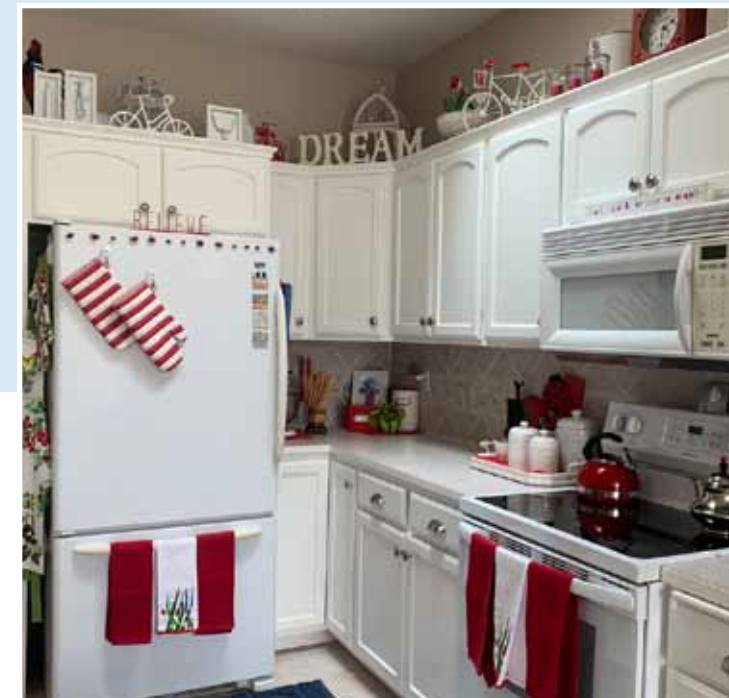

# Home Sweet *Patriotic* Home

DECORATING OUR COTTAGE A PALETTE OF WITH RED ★ WHITE ★ AND ★ BLUE!

★ FROM THE FRONT PORCH ENTRYWAY to the back deck, surrounding gardens and every room inside on both floors, this cottage celebrates our three Patriotic Holidays. Bright and cheerful with blue sky for a background outside, this open-concept cottage features red & white checks to blend with April Cornell's blue and white floral linens. Its friendly, fun accessories bring it to life, making it the perfect place to entertain and enjoy life **SRING Into SUMMER!**